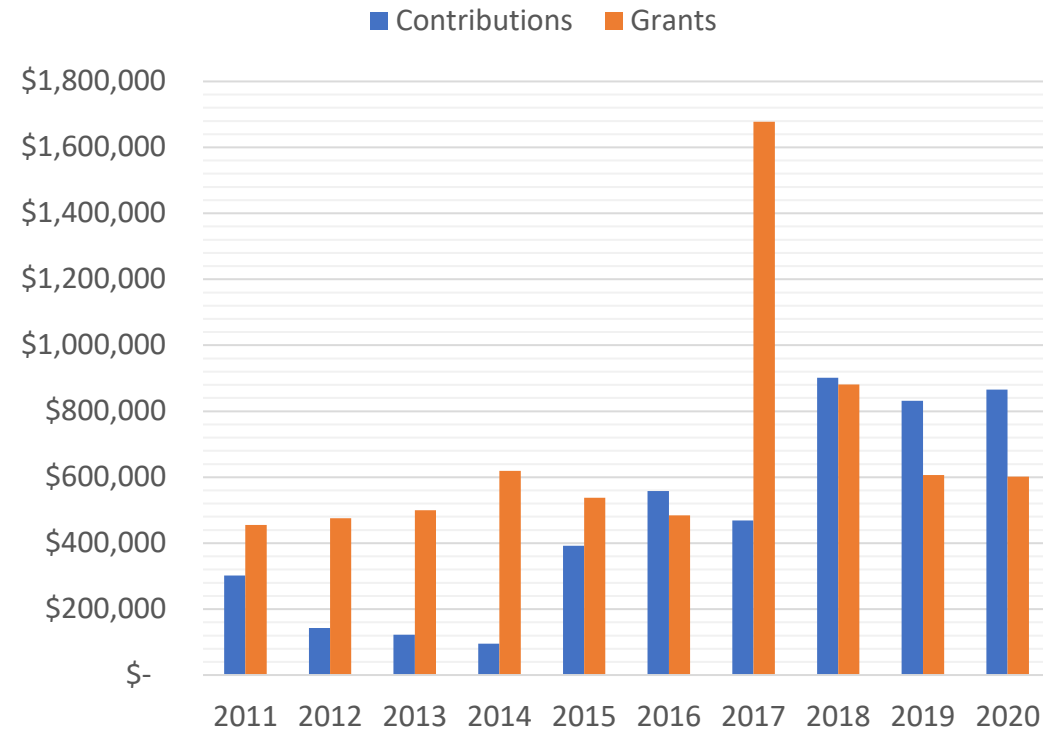

10 Year Perspective

Contributions Compared to Grants