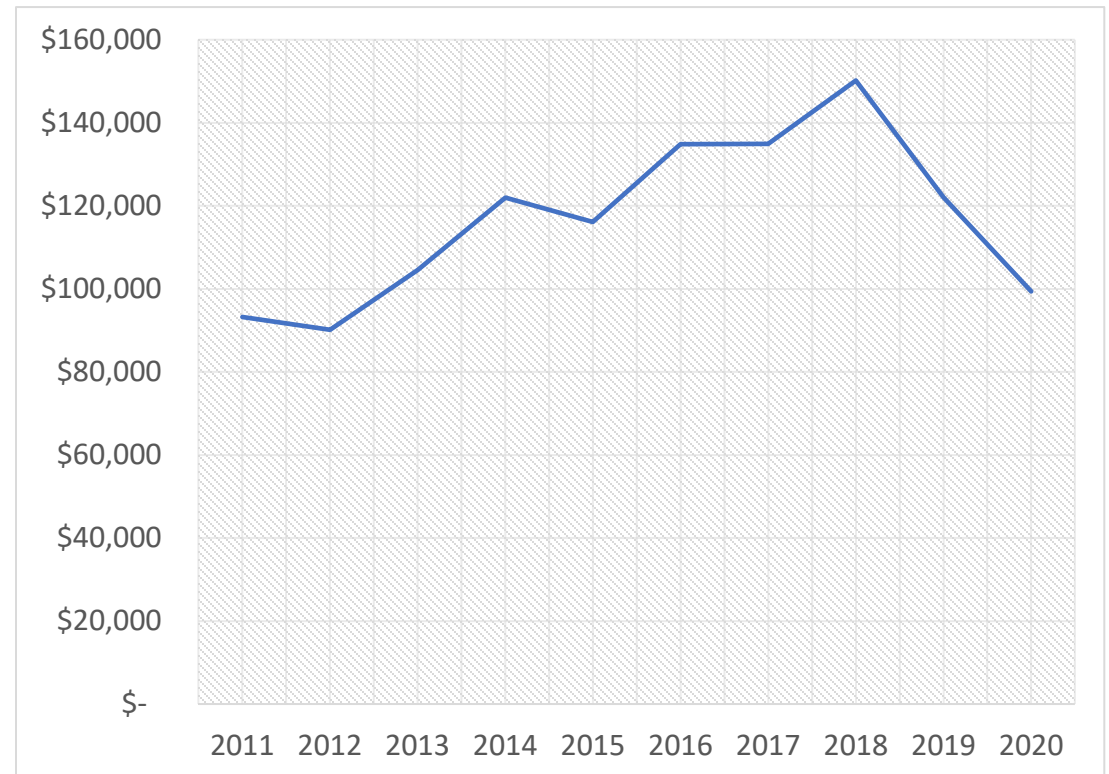

FIRST COMMUNITY
FOUNDATION

2020 Annual Report

Key 2020 Takeaways

- Total assets grew by \$1,162,629
 - Return for 2020 was 10.6%
 - Return for 10 years ending 2020 is 7.5% per annum
- Contributions for over 80 donors were the 2nd highest in 10 years at \$865,408, including significant gifts:
 - Estate of Amanda Davis
 - Klamar Family
 - The Columbus Foundation (Dominica)
- Awarded 28 grants totaling \$628,658
- Operating expenses were reduced to \$99,366, 1.1% of total assets
 - 10-year average operating costs – 1.47%
- Increase in net assets of \$1,037,824

Specific Grant Details

10 Year Perspective

Contributions Compared to Grants

Annual Fund Expenses

10 Year Perspective

Total Assets

Investment Return

If you have questions, please contact our Director, Paul Anderson at 614-255-3186 or panderson@fcchurch.com