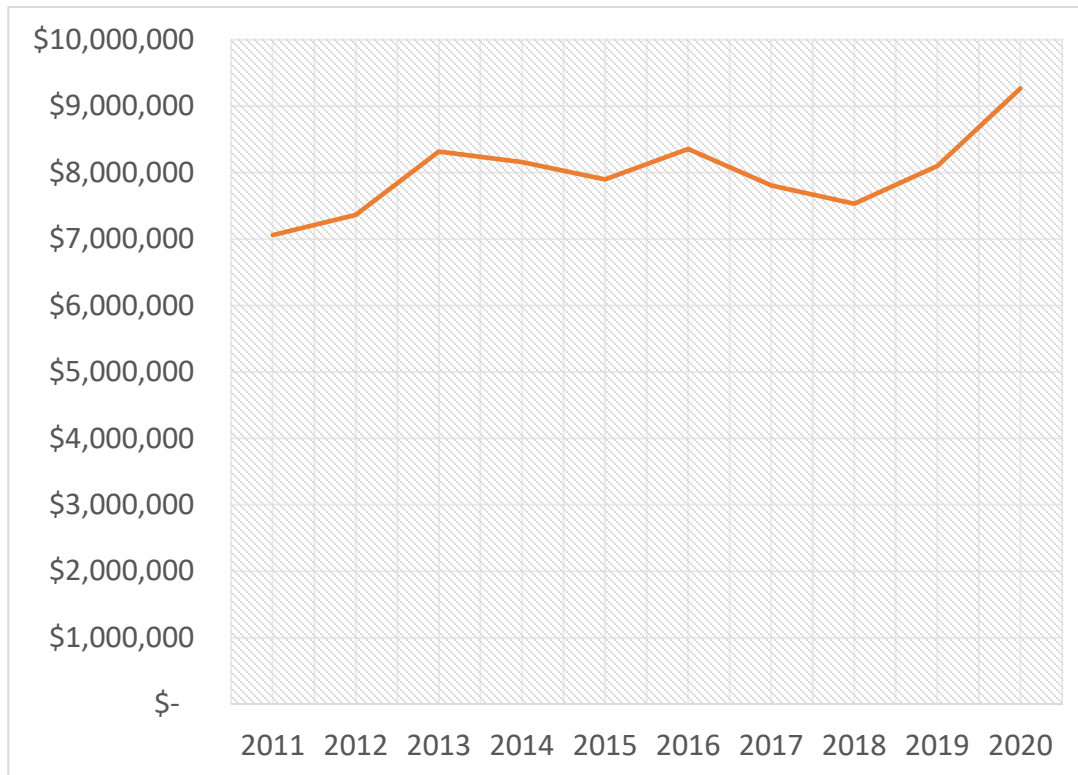

Specific Grant Details

10 Year Perspective

Contributions Compared to Grants

Annual Fund Expenses

10 Year Perspective

Total Assets

Investment Return

If you have questions, please contact our Director, Paul Anderson at 614-255-3186 or panderson@fcchurch.com