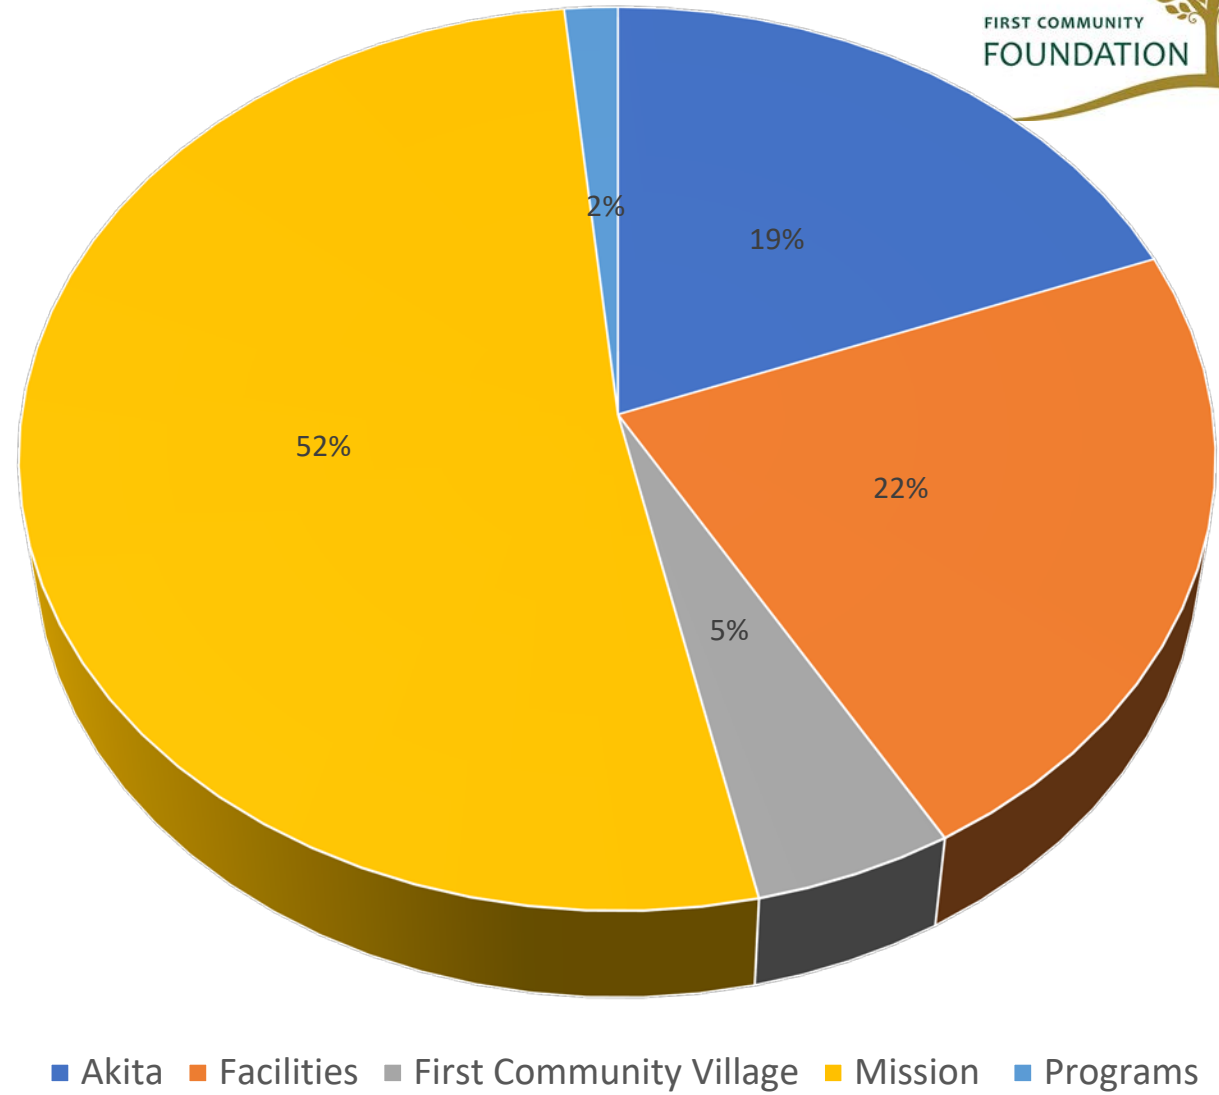

Awarded Grants of $628,658 in 2020