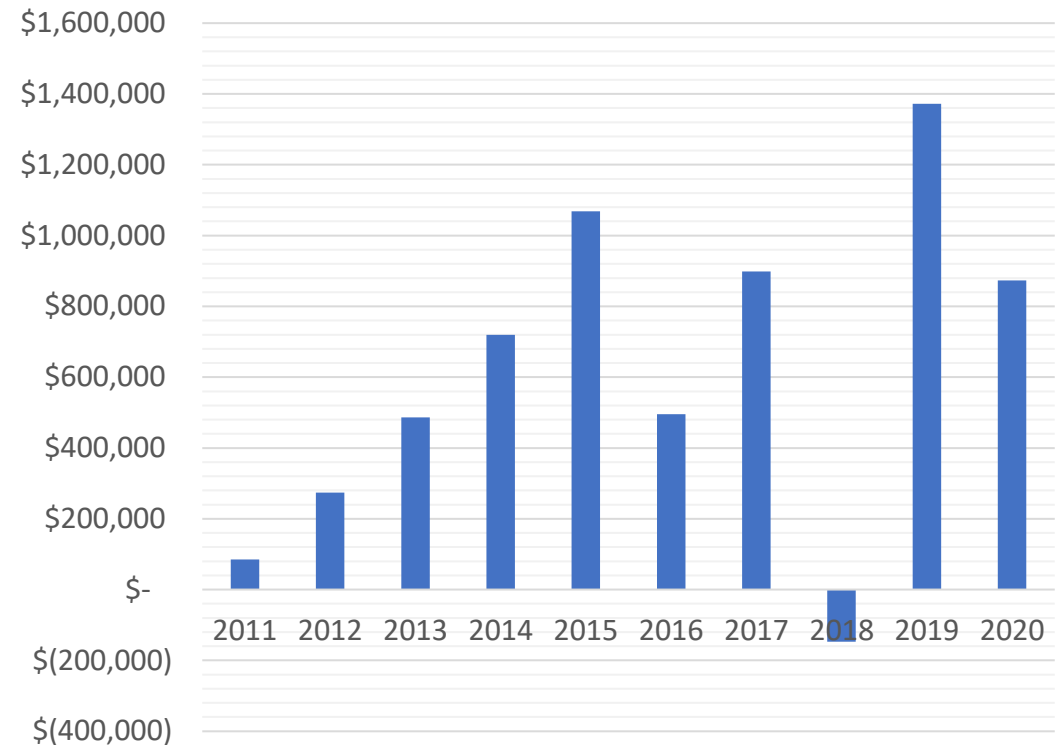

FIRST COMMUNITY
FOUNDATION

2020 Annual Report

Key 2020 Takeaways

- Total assets grew by \$1,162,629
 - Return for 2020 was 10.6%
 - Return for 10 years ending 2020 is 7.5% per annum
- Contributions for over 80 donors were the 2nd highest in 10 years at \$865,408, including significant gifts:
 - Estate of Amanda Davis
 - Klamar Family
 - The Columbus Foundation (Dominica)
- Awarded 28 grants totaling \$628,658
- Operating expenses were reduced to \$99,366, 1.1% of total assets
 - 10-year average operating costs – 1.47%
- Increase in net assets of \$1,037,824

Specific Grant Details

10 Year Perspective

Contributions Compared to Grants

Annual Fund Expenses

10 Year Perspective

Total Assets

Investment Return

If you have questions, please contact our Director, Paul Anderson at 614-255-3186 or panderson@fcchurch.com